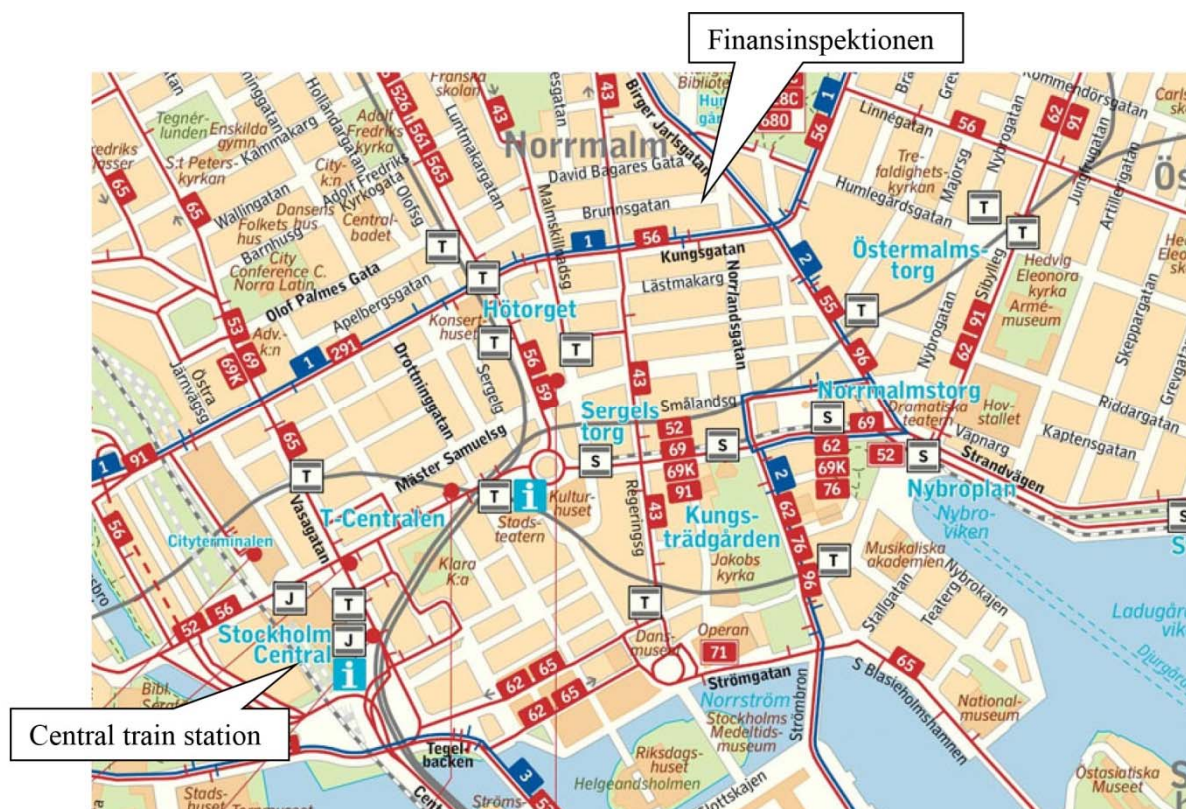

Tickets

- Self-service machines in the terminals or at the bus stops
- Sms ticket
- E-ticket via Flygbussarna airport coaches web site
- [Flygbussarna airport coaches web site (new window)](#)
- Only payment by card accepted on board the coach
- Travel time 45 mins (could be longer during peak traffic)

Where to find us

Visiting address: Brunnsgratan 3, Stockholm

Tel: +46 8 408 980 00

E-mail: finansinspektionen@fi.se